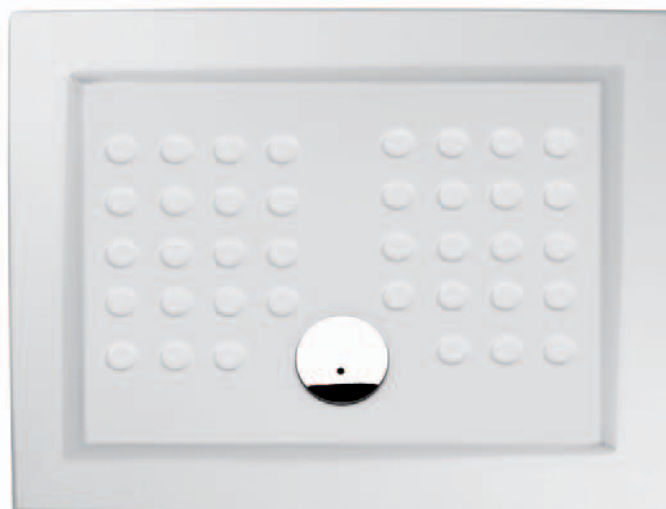

RECEVEUR DE DOUCHE EN CÉRAMIQUE

Rectangulaire 100 cm

WMT1CA14Z000001	100x70x8 cm
WMT1CA11Z000001	100x80x8 cm
WMT1CA12Z000001	120x80x8 cm
WMT1CA13Z000001	120x70x8 cm

Face non émaillée

B	A
1000	700
1200	800