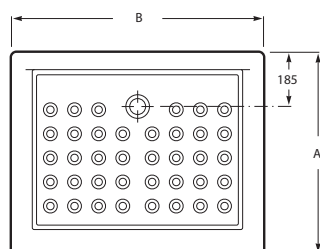

RECEVEUR DE DOUCHE EN CÉRAMIQUE

Rectangulaire 100 cm

WMT1CA14Z000001	100x70x8 cm
WMT1CA11Z000001	100x80x8 cm
WMT1CA12Z000001	120x80x8 cm
WMT1CA13Z000001	120x70x8 cm

Face non émaillée

B	A
1000	700
1200	800