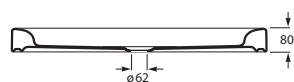

RECEVEUR DE DOUCHE EN CÉRAMIQUE

Rectangulaire 100 cm

WMT1CA14Z000001	100x70x8 cm
WMT1CA11Z000001	100x80x8 cm
WMT1CA12Z000001	120x80x8 cm
WMT1CA13Z000001	120x70x8 cm

Face non émaillée

B	A
1000	700
1200	800